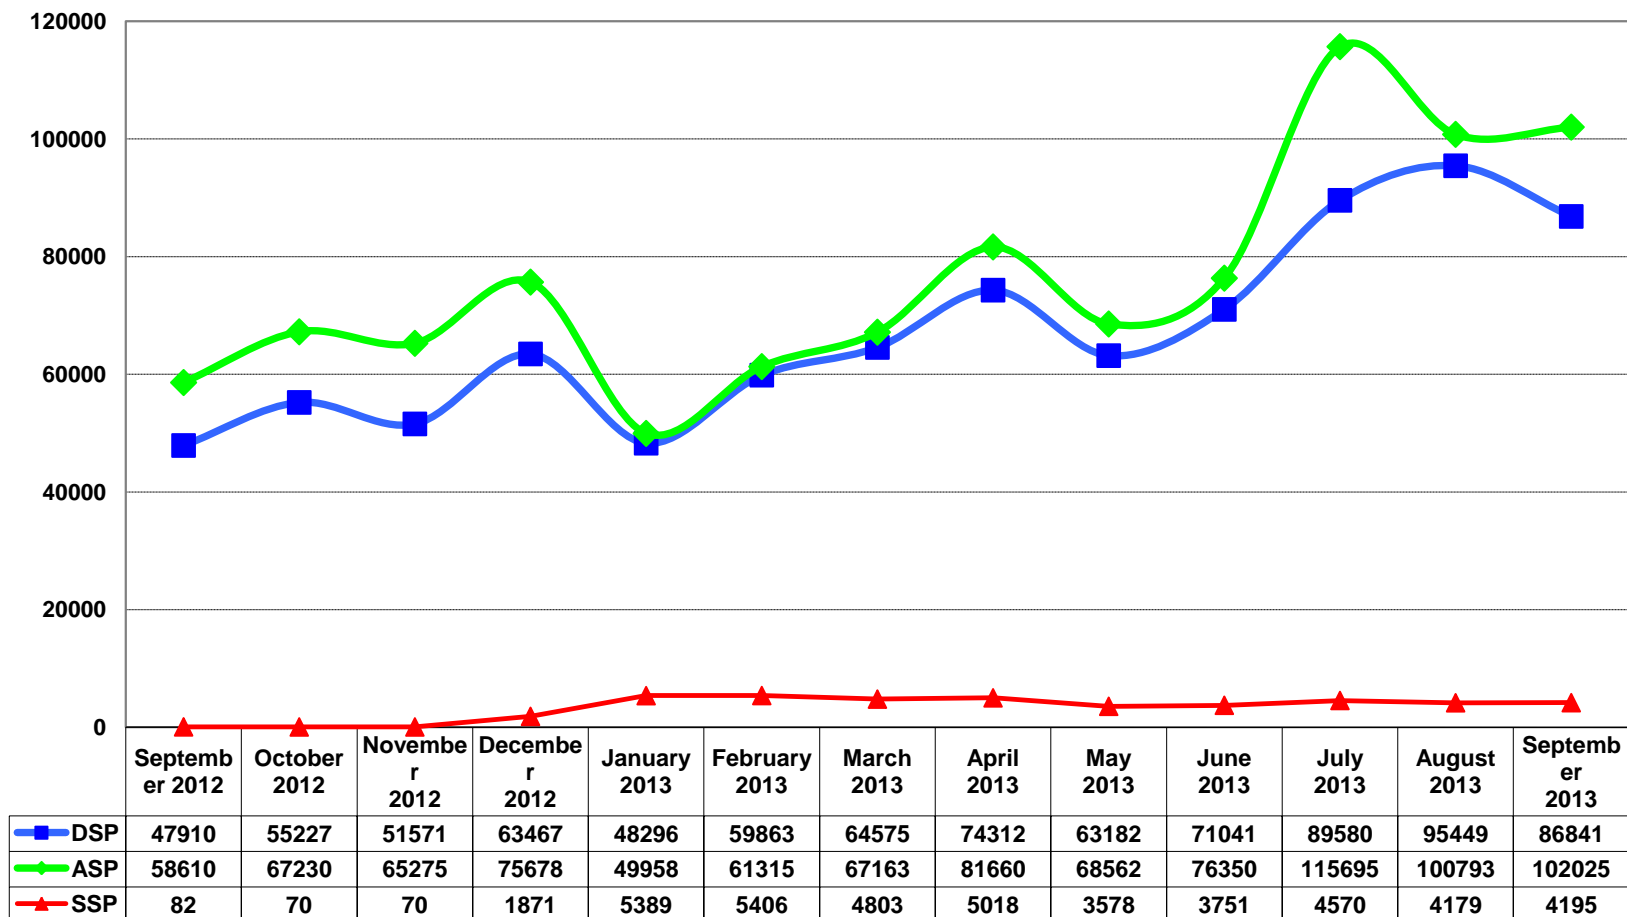

Information of the distribution of the BESP system participants as of 01.10.2013

Information on the volume of payments carried out through the BE SP system

Information on the value of payments carried out through the BESP system (millions of rubles)